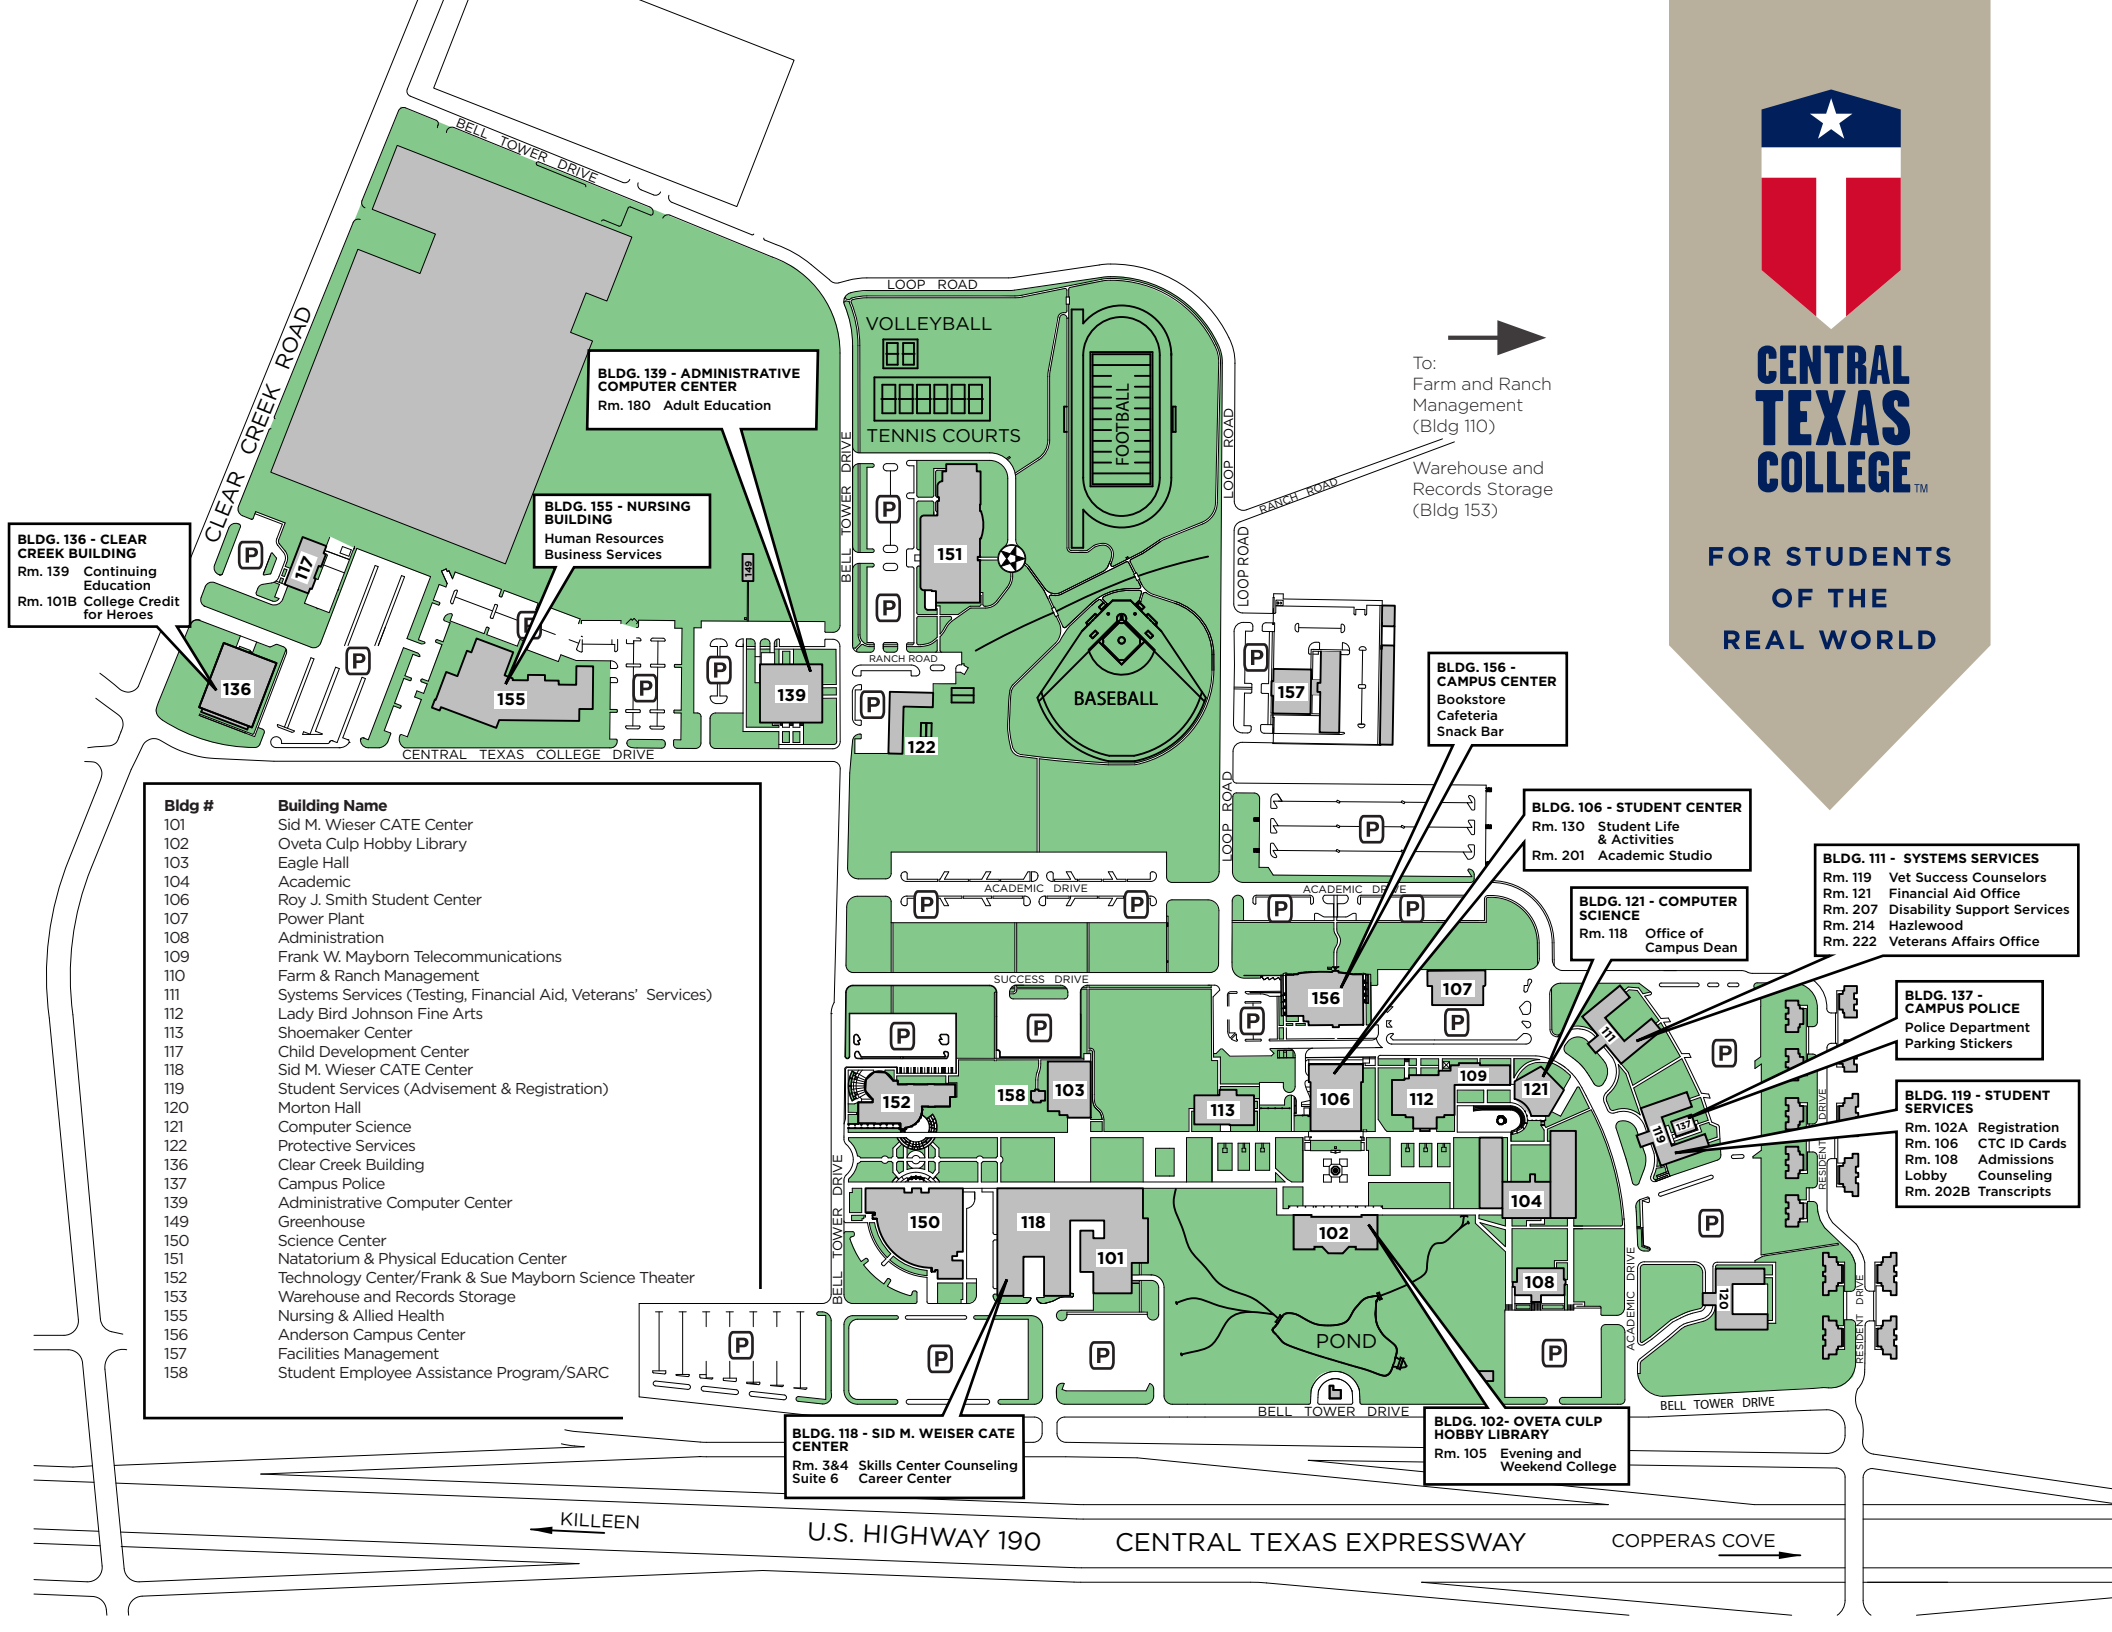

**CENTRAL
TEXAS
COLLEGE™**

**FOR STUDENTS
OF THE
REAL WORLD**

To:
Farm and Ranch
Management
(Bldg 110)

Warehouse and
Records Storage
(Bldg 153)

**BLDG. 136 - CLEAR
CREEK BUILDING**
Rm. 139 Continuing
Education
Rm. 101B College Credit
for Heroes

**BLDG. 155 - NURSING
BUILDING**
Human Resources
Business Services

**BLDG. 139 - ADMINISTRATIVE
COMPUTER CENTER**
Rm. 180 Adult Education

BLDG. 156 - CAMPUS CENTER
Bookstore
Cafeteria
Snack Bar

BLDG. 106 - STUDENT CENTER
Rm. 130 Student Life
& Activities
Rm. 201 Academic Studio

BLDG. 137 - CAMPUS POLICE
Police Department
Parking Stickers

**BLDG. 119 - STUDENT
SERVICES**
Rm. 102A Registration
Rm. 106 CTC ID Cards
Rm. 108 Admissions
Lobby Counseling
Rm. 202B Transcripts

Bldg #	Building Name
101	Sid M. Wieser CATE Center
102	Oveta Culp Hobby Library
103	Eagle Hall
104	Academic
106	Roy J. Smith Student Center
107	Power Plant
108	Administration
109	Frank W. Mayborn Telecommunications
110	Farm & Ranch Management
111	Systems Services (Testing, Financial Aid, Veterans' Services)
112	Lady Bird Johnson Fine Arts
113	Shoemaker Center
117	Child Development Center
118	Sid M. Wieser CATE Center
119	Student Services (Advisement & Registration)
120	Morton Hall
121	Computer Science
122	Protective Services
136	Clear Creek Building
137	Campus Police
139	Administrative Computer Center
149	Greenhouse
150	Science Center
151	Natorium & Physical Education Center
152	Technology Center/Frank & Sue Mayborn Science Theater
153	Warehouse and Records Storage
155	Nursing & Allied Health
156	Anderson Campus Center
157	Facilities Management
158	Student Employee Assistance Program/SARC