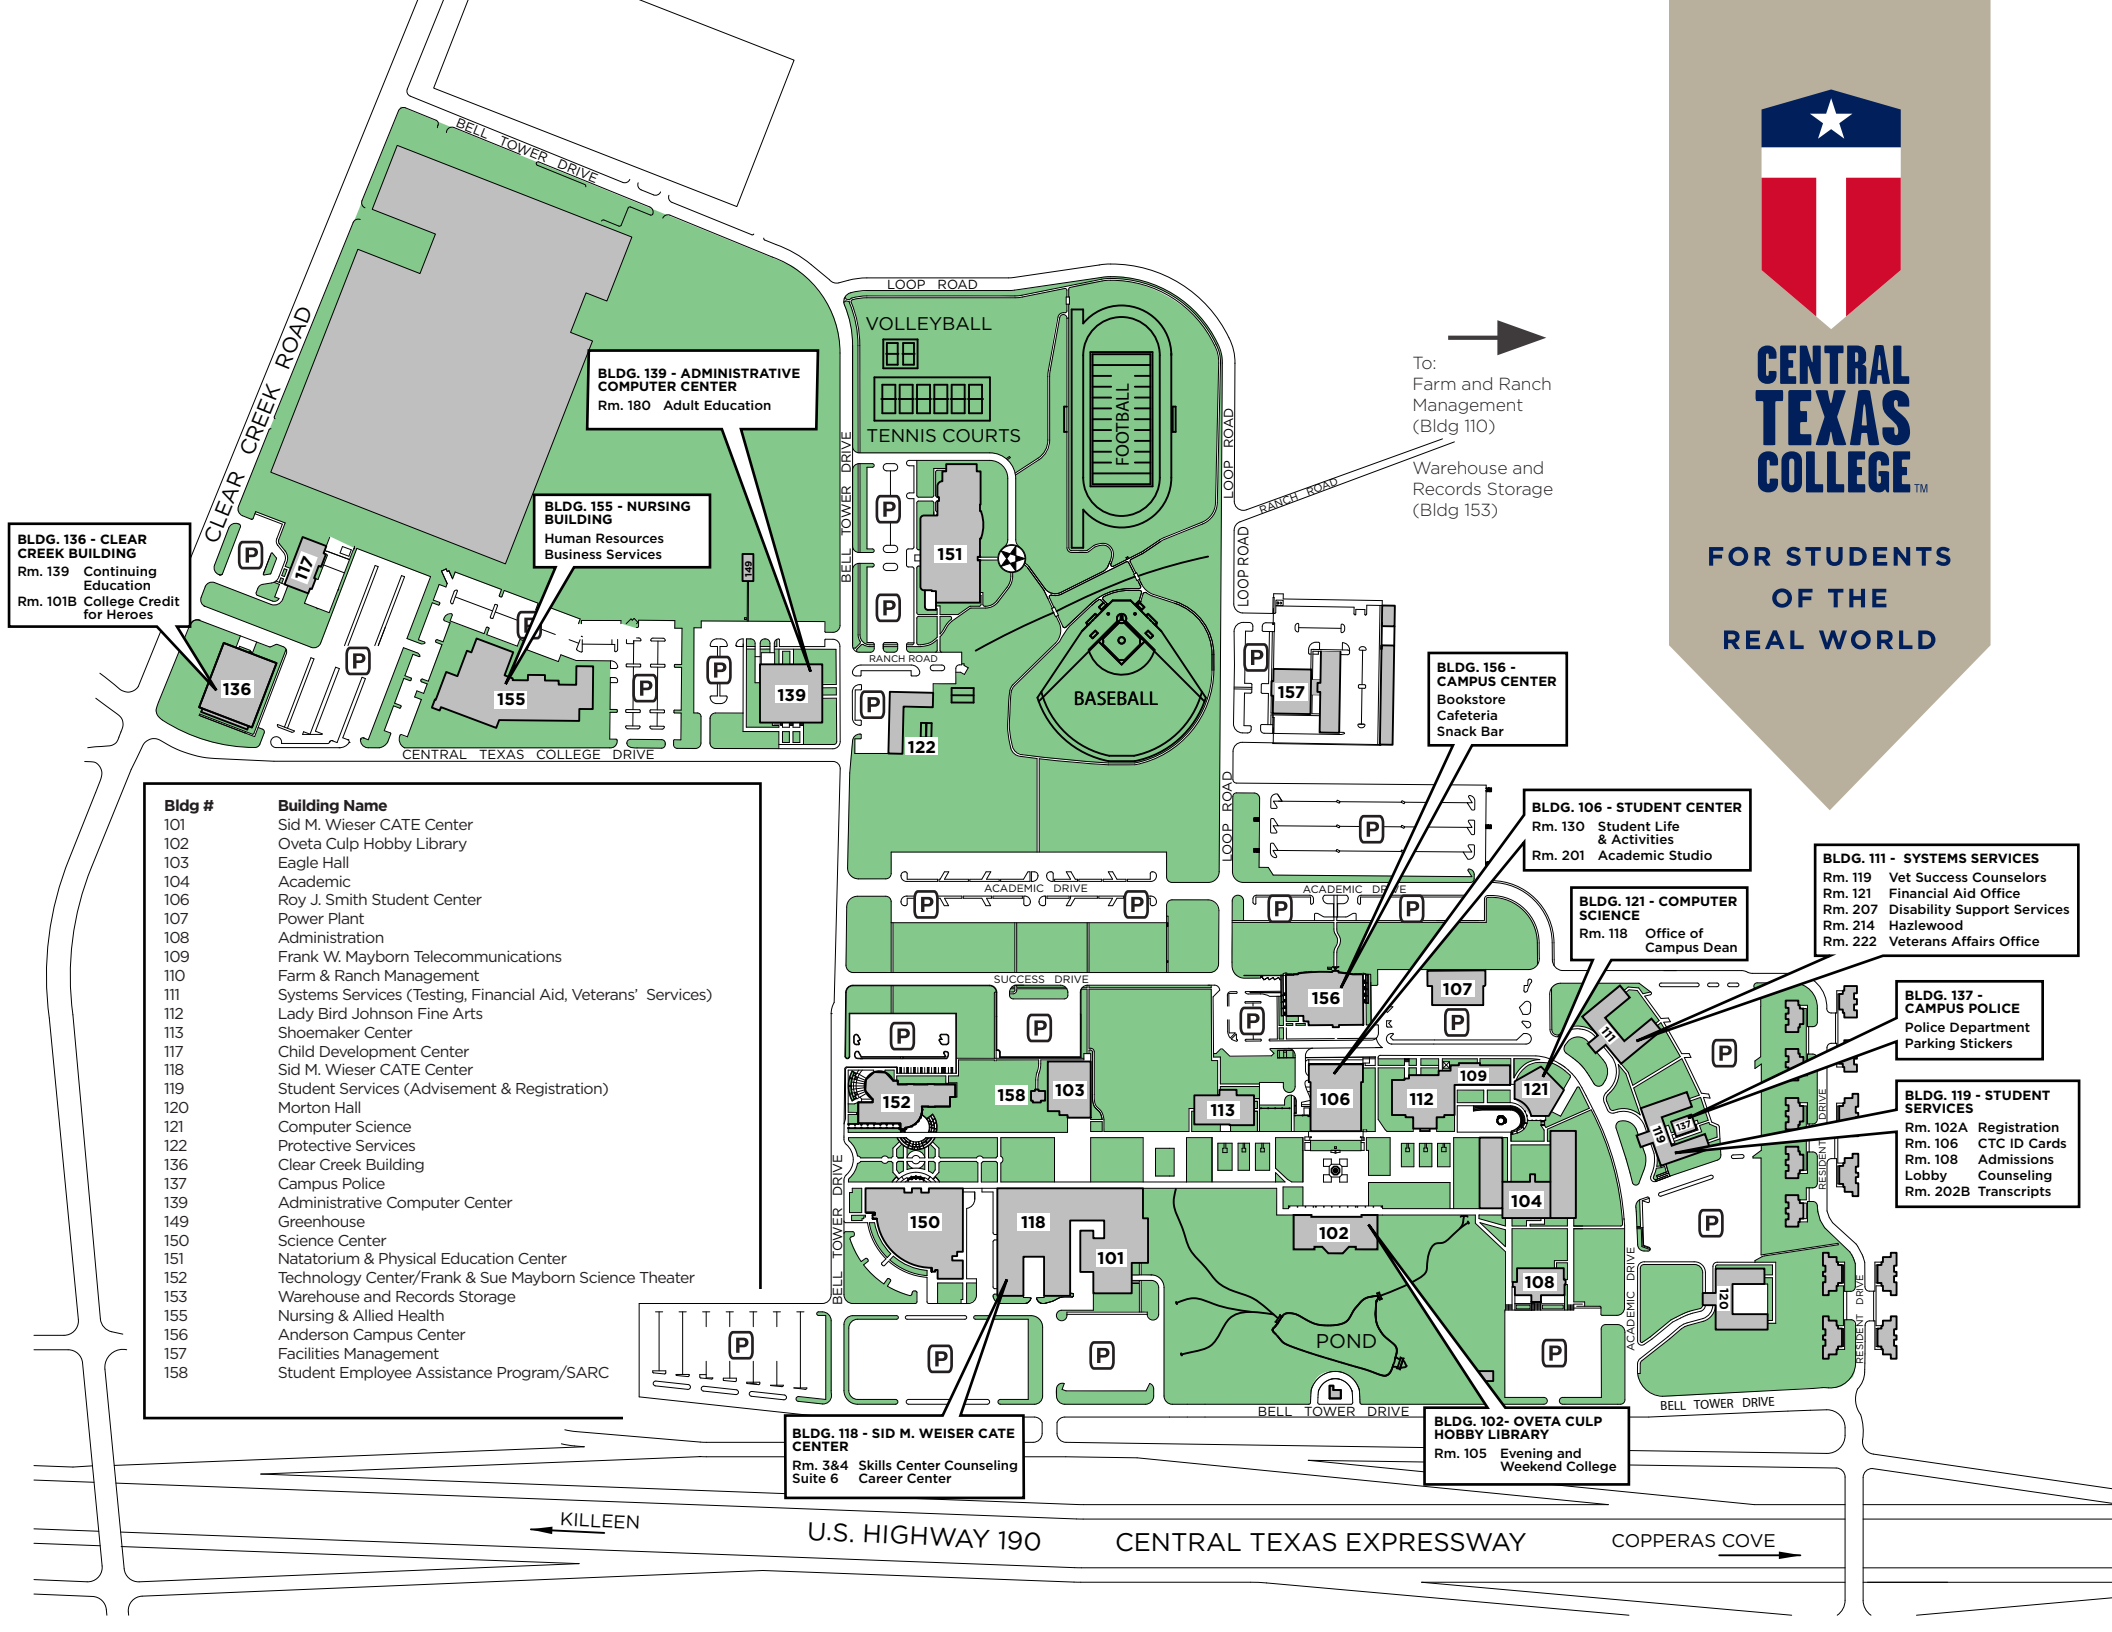

**CENTRAL
TEXAS
COLLEGE**™

**FOR STUDENTS
OF THE
REAL WORLD**

To:
Farm and Ranch
Management
(Bldg 110)

Warehouse and
Records Storage
(Bldg 153)

**BLDG. 136 - CLEAR
CREEK BUILDING**
Rm. 139 Continuing
Education
Rm. 101B College Credit
for Heroes

**BLDG. 155 - NURSING
BUILDING**
Human Resources
Business Services

**BLDG. 139 - ADMINISTRATIVE
COMPUTER CENTER**
Rm. 180 Adult Education

BLDG. 156 - CAMPUS CENTER
Bookstore
Cafeteria
Snack Bar

BLDG. 106 - STUDENT CENTER
Rm. 130 Student Life
& Activities
Rm. 201 Academic Studio

BLDG. 137 - CAMPUS POLICE
Police Department
Parking Stickers

**BLDG. 119 - STUDENT
SERVICES**
Rm. 102A Registration
Rm. 106 CTC ID Cards
Rm. 108 Admissions
Lobby Counseling
Rm. 202B Transcripts

Bldg #	Building Name
101	Sid M. Wieser CATE Center
102	Oveta Culp Hobby Library
103	Eagle Hall
104	Academic
106	Roy J. Smith Student Center
107	Power Plant
108	Administration
109	Frank W. Mayborn Telecommunications
110	Farm & Ranch Management
111	Systems Services (Testing, Financial Aid, Veterans' Services)
112	Lady Bird Johnson Fine Arts
113	Shoemaker Center
117	Child Development Center
118	Sid M. Wieser CATE Center
119	Student Services (Advisement & Registration)
120	Morton Hall
121	Computer Science
122	Protective Services
136	Clear Creek Building
137	Campus Police
139	Administrative Computer Center
149	Greenhouse
150	Science Center
151	Natorium & Physical Education Center
152	Technology Center/Frank & Sue Mayborn Science Theater
153	Warehouse and Records Storage
155	Nursing & Allied Health
156	Anderson Campus Center
157	Facilities Management
158	Student Employee Assistance Program/SARC