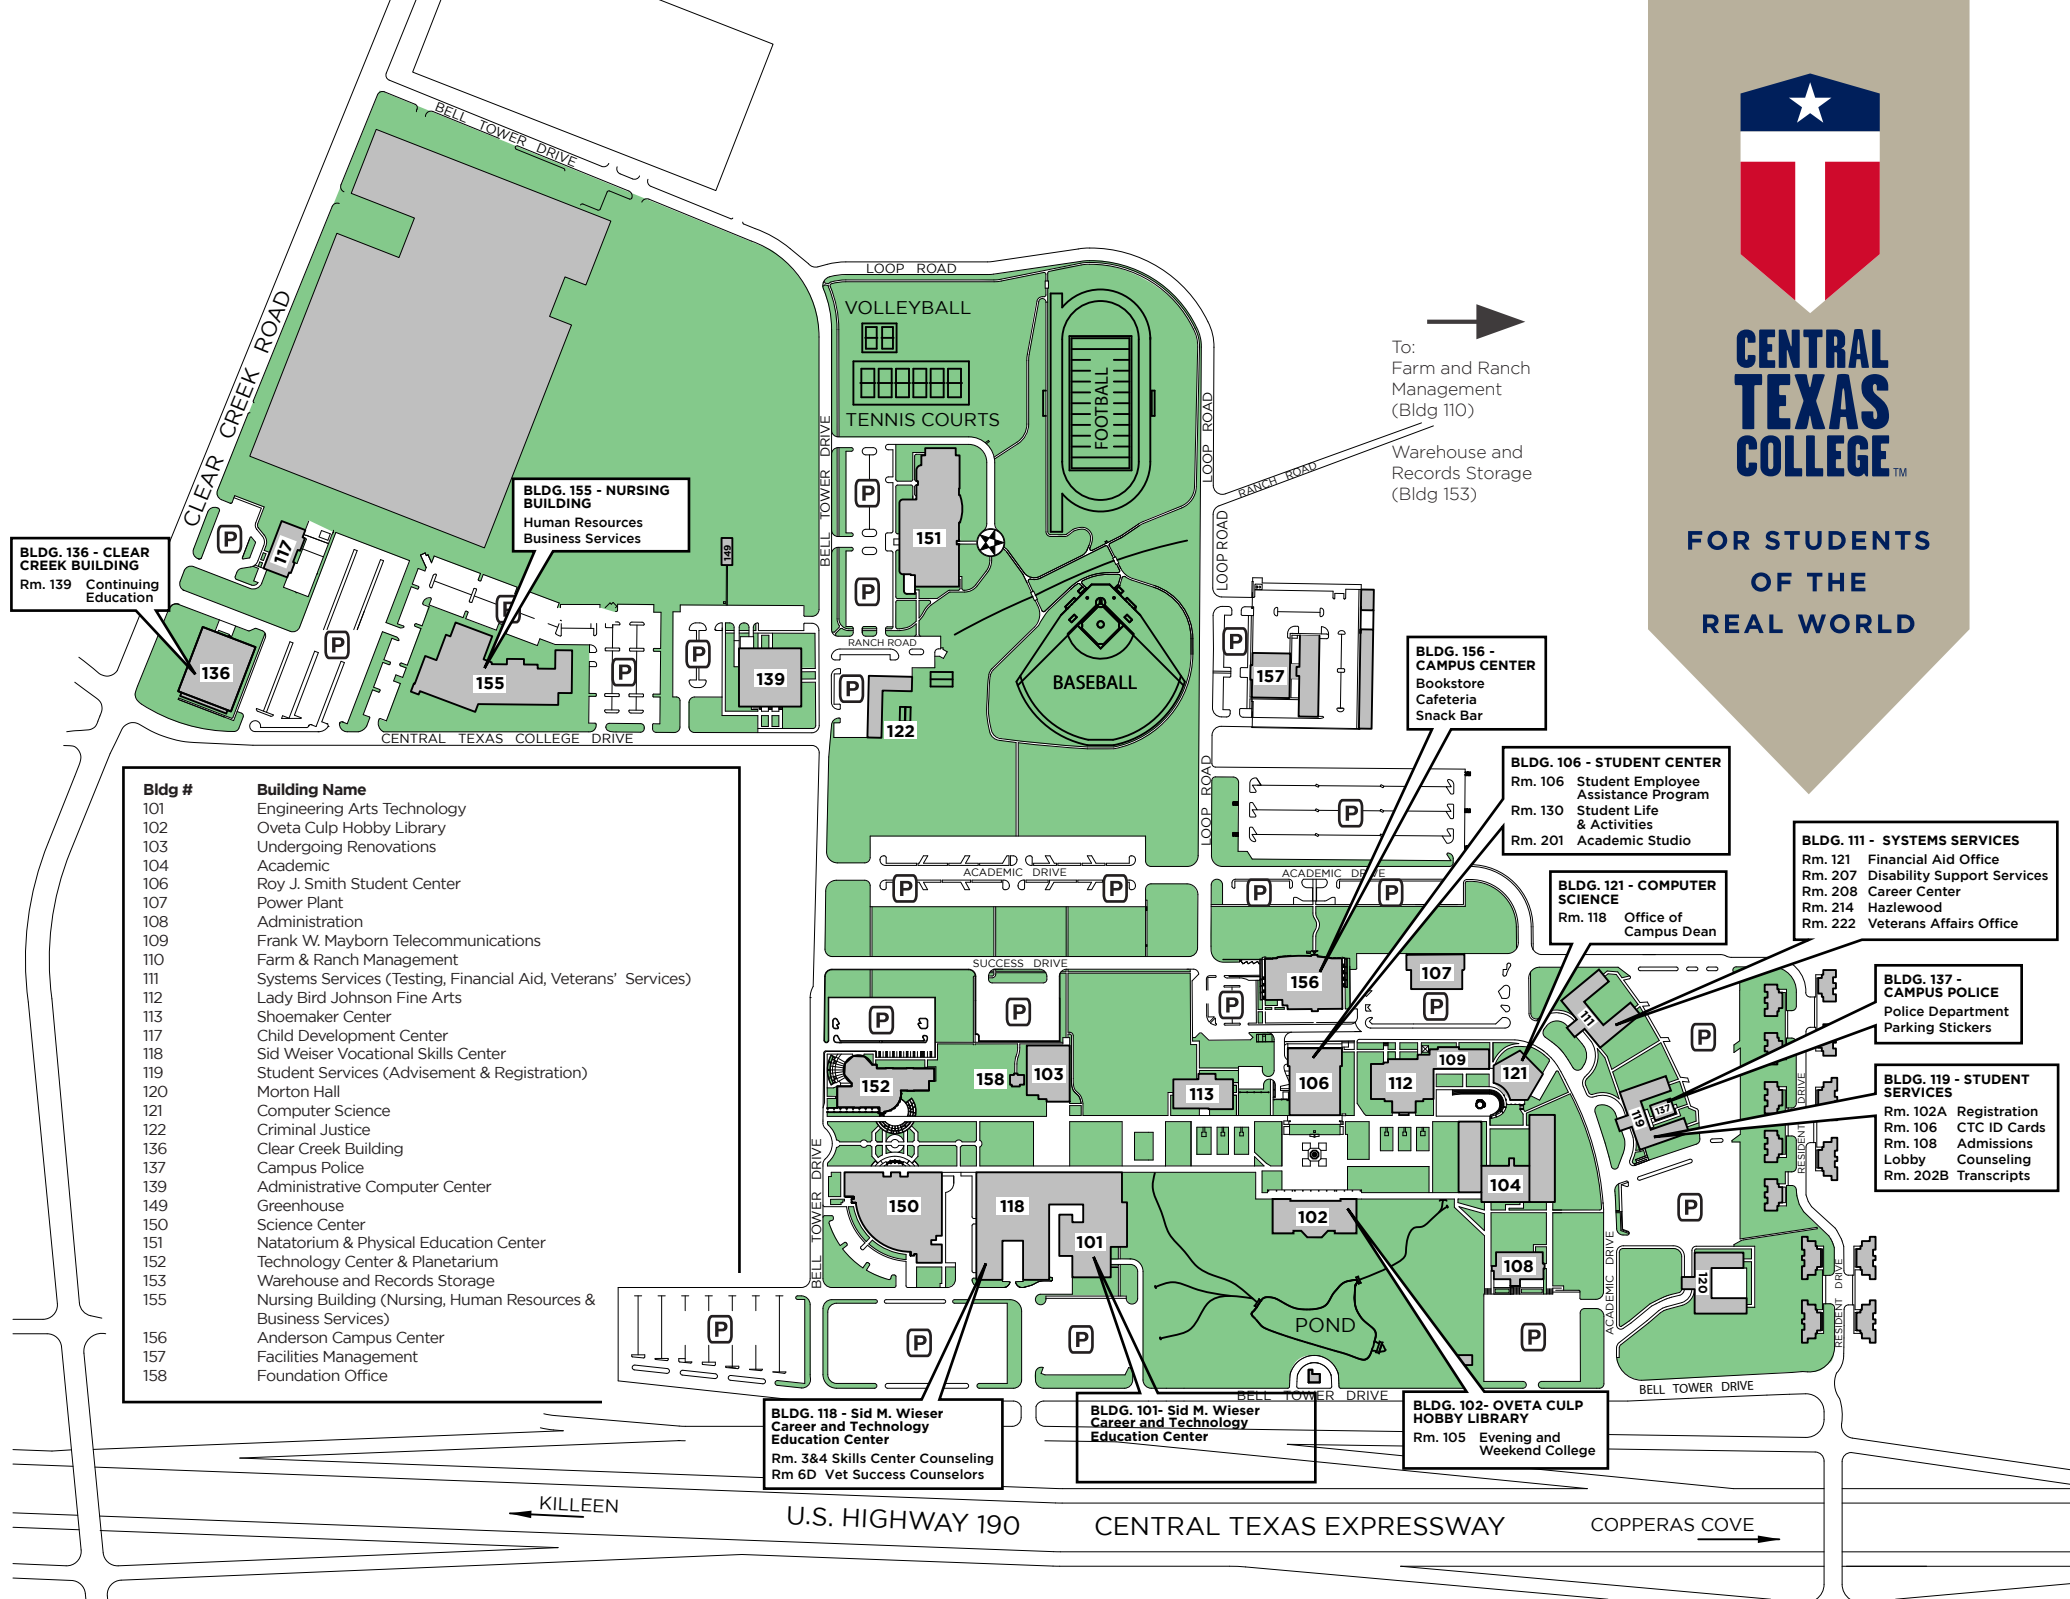

**CENTRAL
TEXAS
COLLEGE™**

**FOR STUDENTS
OF THE
REAL WORLD**

BLDG. 136 - CLEAR CREEK BUILDING
Rm. 139 Continuing Education

BLDG. 155 - NURSING BUILDING
Human Resources
Business Services

To:
Farm and Ranch
Management
(Bldg 110)

Warehouse and
Records Storage
(Bldg 153)

BLDG. 156 - CAMPUS CENTER
Bookstore
Cafeteria
Snack Bar

BLDG. 106 - STUDENT CENTER
Rm. 106 Student Employee
Assistance Program
Rm. 130 Student Life
& Activities
Rm. 201 Academic Studio

KILLEEN

U.S. HIGHWAY 190

CENTRAL TEXAS EXPRESSWAY

COPPERAS COVE